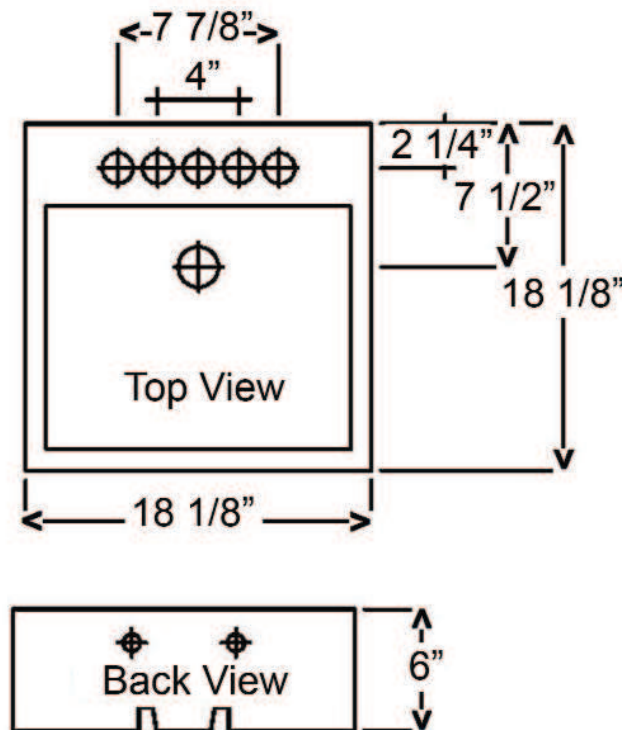

NOVA BASIN

Cat. No.
4-48X

Basin: 18 1/8" x 18 1/8"
Above Counter Height: 6"
Flange: flush with basin

Faucet & spout holes

4" Centerset: 1 1/8"
8" Widespread: 1 3/8"
1 hole for spout: 1 3/8"

***Please do NOT drill hole without template or actual product.**

Interior Dimensions:

Basin interior: 16" x 12 1/2"
Basin depth: 3 1/2"

Features:

- ▶ Made of Fine Fire Clay for Durability
- ▶ Chip and stain resistant
- ▶ Sloping Front
- ▶ Back Not Glazed
- ▶ Available with 1, 2 or 3 holes
- ▶ Overflow

Colors:

WH White

Meets or exceeds the following specifications: ASME 112.19.9M for fine fire clay.

Dimensions of fixture are nominal and may vary within the range of tolerances established by ANSI Standard A112.19.2. Dimensions and specifications subject to change without notice.